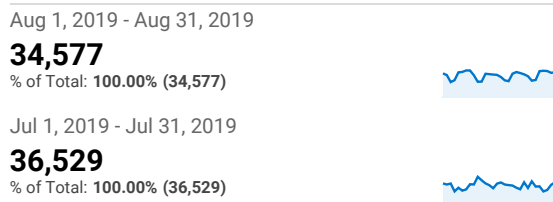

Top Twenty

Aug 1, 2019 - Aug 31, 2019
Compare to: Jul 1, 2019 - Jul 31, 2019

All Users
+0.00% Sessions

Pageviews and Unique Pageviews b...

Page	Pageviews	Unique Pageviews
/howto/computers/cut-copy-paste.htm		
Aug 1, 2019 - Aug 31, 2019	10,707	10,317
Jul 1, 2019 - Jul 31, 2019	10,264	9,890
% Change	4.32%	4.32%
/default.htm		
Aug 1, 2019 - Aug 31, 2019	4,035	3,143
Jul 1, 2019 - Jul 31, 2019	4,606	3,510
% Change	-12.40%	-10.46%
/employment/default.htm		
Aug 1, 2019 - Aug 31, 2019	1,997	603
Jul 1, 2019 - Jul 31, 2019	2,276	676
% Change	-12.26%	-10.80%
/cgi-bin/calendar.pl?calendar=default&tstyle=List		
Aug 1, 2019 - Aug 31, 2019	1,414	923
Jul 1, 2019 - Jul 31, 2019	1,013	696
% Change	39.59%	32.61%
/calendar/default.htm		
Aug 1, 2019 - Aug 31, 2019	994	591
Jul 1, 2019 - Jul 31, 2019	888	590
% Change	11.94%	0.17%
/news/default.htm		
Aug 1, 2019 - Aug 31, 2019	753	460
Jul 1, 2019 - Jul 31, 2019	861	491
% Change	-12.54%	-6.31%
/news/obits/default.htm		
Aug 1, 2019 - Aug 31, 2019	628	412
Jul 1, 2019 - Jul 31, 2019	736	489
% Change	-14.67%	-15.75%

Pageviews

Sessions and % New Sessions by Default Channel ...

Default Channel Grouping	Sessions	% New Sessions
Organic Search		
Aug 1, 2019 - Aug 31, 2019	15,383	83.43%
Jul 1, 2019 - Jul 31, 2019	16,439	81.90%
% Change	-6.42%	1.87%
Direct		
Aug 1, 2019 - Aug 31, 2019	4,806	70.83%
Jul 1, 2019 - Jul 31, 2019	4,994	67.82%
% Change	-3.76%	4.43%
Referral		
Aug 1, 2019 - Aug 31, 2019	1,786	57.17%
Jul 1, 2019 - Jul 31, 2019	1,470	61.50%
% Change	21.50%	-7.04%
Social		
Aug 1, 2019 - Aug 31, 2019	428	76.40%
Jul 1, 2019 - Jul 31, 2019	658	85.71%
% Change	-34.95%	-10.86%