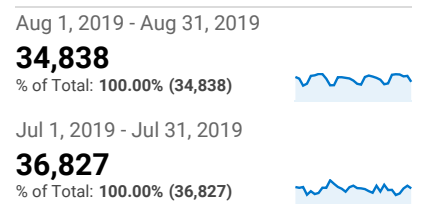

Hits

Sessions and % New Sessions by D...

Default Channel Grouping	Sessions	% New Sessions
Organic Search		
Aug 1, 2019 - Aug 31, 2019	15,383	83.43%
Jul 1, 2019 - Jul 31, 2019	16,439	81.90%