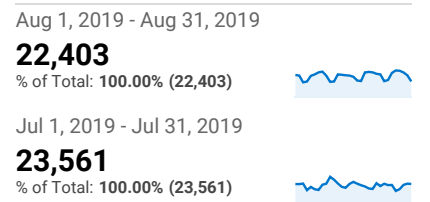

Top Twenty

Aug 1, 2019 - Aug 31, 2019
Compare to: Jul 1, 2019 - Jul 31, 2019

All Users
+0.00% Sessions

Pageviews and Unique Pageviews b...

Page	Pageviews	Unique Pageviews
/howto/computers/cut-copy-paste.htm		
Aug 1, 2019 - Aug 31, 2019	10,707	10,317
Jul 1, 2019 - Jul 31, 2019	10,264	9,890
% Change	4.32%	4.32%
/default.htm		
Aug 1, 2019 - Aug 31, 2019	4,035	3,143
Jul 1, 2019 - Jul 31, 2019	4,606	3,510
% Change	-12.40%	-10.46%
/employment/default.htm		
Aug 1, 2019 - Aug 31, 2019	1,997	603
Jul 1, 2019 - Jul 31, 2019	2,276	676
% Change	-12.26%	-10.80%
/cgi-bin/calendar.pl?calendar=default&tstyle=List		
Aug 1, 2019 - Aug 31, 2019	1,414	923
Jul 1, 2019 - Jul 31, 2019	1,013	696
% Change	39.59%	32.61%
/calendar/default.htm		
Aug 1, 2019 - Aug 31, 2019	994	591
Jul 1, 2019 - Jul 31, 2019	888	590
% Change	11.94%	0.17%
/news/default.htm		
Aug 1, 2019 - Aug 31, 2019	753	460
Jul 1, 2019 - Jul 31, 2019	861	491
% Change	-12.54%	-6.31%
/news/obits/default.htm		
Aug 1, 2019 - Aug 31, 2019	628	412
Jul 1, 2019 - Jul 31, 2019	736	489
% Change	-14.67%	-15.75%

Pageviews

Sessions and % New Sessions by Default Channel ...

Default Channel Grouping	Sessions	% New Sessions
Organic Search		
Aug 1, 2019 - Aug 31, 2019	15,383	83.43%
Jul 1, 2019 - Jul 31, 2019	16,439	81.90%
% Change	-6.42%	1.87%
Direct		
Aug 1, 2019 - Aug 31, 2019	4,806	70.83%
Jul 1, 2019 - Jul 31, 2019	4,994	67.82%
% Change	-3.76%	4.43%
Referral		
Aug 1, 2019 - Aug 31, 2019	1,786	57.17%
Jul 1, 2019 - Jul 31, 2019	1,470	61.50%
% Change	21.50%	-7.04%
Social		
Aug 1, 2019 - Aug 31, 2019	428	76.40%
Jul 1, 2019 - Jul 31, 2019	658	85.71%
% Change	-34.95%	-10.86%

Pageviews by Page