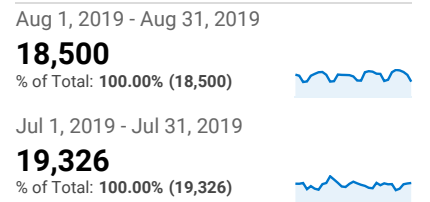

Unique Visitors

Users by User Type

User Type	Users
New Visitor	
Aug 1, 2019 - Aug 31, 2019	17,645
Jul 1, 2019 - Jul 31, 2019	18,416
% Change	-4.19%
Returning Visitor	
Aug 1, 2019 - Aug 31, 2019	2,591
Jul 1, 2019 - Jul 31, 2019	2,802
% Change	-7.53%