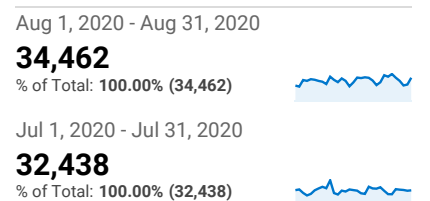

Hits

Sessions and % New Sessions by D...

Default Channel Grouping	Sessions	% New Sessions
Organic Search		
Aug 1, 2020 - Aug 31, 2020	18,779	85.93%
Jul 1, 2020 - Jul 31, 2020	17,319	85.94%