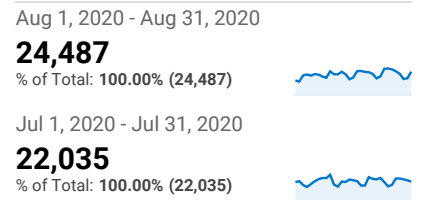

Top Twenty

Aug 1, 2020 - Aug 31, 2020
Compare to: Jul 1, 2020 - Jul 31, 2020

All Users
+0.00% Sessions

Pageviews and Unique Pageviews b...

Page	Pageviews	Unique Pageviews
/howto/computers/cut-copy-paste.htm		
Aug 1, 2020 - Aug 31, 2020	15,408	14,681
Jul 1, 2020 - Jul 31, 2020	12,353	11,842
% Change	24.73%	23.97%
/default.htm		
Aug 1, 2020 - Aug 31, 2020	1,995	1,594
Jul 1, 2020 - Jul 31, 2020	2,348	1,848
% Change	-15.03%	-13.74%
/employment/default.htm		
Aug 1, 2020 - Aug 31, 2020	1,257	426
Jul 1, 2020 - Jul 31, 2020	1,399	424
% Change	-10.15%	0.47%
/news/obits/default.htm		
Aug 1, 2020 - Aug 31, 2020	1,092	613
Jul 1, 2020 - Jul 31, 2020	1,156	688
% Change	-5.54%	-10.90%
/facts/starr-piano.htm		
Aug 1, 2020 - Aug 31, 2020	661	437
Jul 1, 2020 - Jul 31, 2020	702	440
% Change	-5.84%	-0.68%
/waynet/spotlight/2004/040908-highpoint.htm		
Aug 1, 2020 - Aug 31, 2020	602	531
Jul 1, 2020 - Jul 31, 2020	637	581
% Change	-5.49%	-8.61%
/nonprofit/gorge_trail.htm		
Aug 1, 2020 - Aug 31, 2020	573	404
Jul 1, 2020 - Jul 31, 2020	470	341
% Change	21.91%	18.48%

Pageviews

Sessions and % New Sessions by Default Channel ...

Default Channel Grouping	Sessions	% New Sessions
Organic Search		
Aug 1, 2020 - Aug 31, 2020	18,779	85.93%
Jul 1, 2020 - Jul 31, 2020	17,319	85.94%
% Change	8.43%	-0.02%
Direct		
Aug 1, 2020 - Aug 31, 2020	4,925	64.51%
Jul 1, 2020 - Jul 31, 2020	3,895	60.41%
% Change	26.44%	6.78%
Referral		
Aug 1, 2020 - Aug 31, 2020	389	72.75%
Jul 1, 2020 - Jul 31, 2020	443	67.27%
% Change	-12.19%	8.15%
Social		
Aug 1, 2020 - Aug 31, 2020	388	89.95%
Jul 1, 2020 - Jul 31, 2020	378	88.10%
% Change	2.65%	2.10%
Email		
Aug 1, 2020 - Aug 31, 2020	6	33.33%
Jul 1, 2020 - Jul 31, 2020	0	0.00%
% Change	100.00%	100.00%

Unique Visitors

Users by User Type

User Type	Users
New Visitor	
Aug 1, 2020 - Aug 31, 2020	19,843
Jul 1, 2020 - Jul 31, 2020	17,952
% Change	10.53%
Returning Visitor	
Aug 1, 2020 - Aug 31, 2020	2,640
Jul 1, 2020 - Jul 31, 2020	2,286
% Change	15.49%