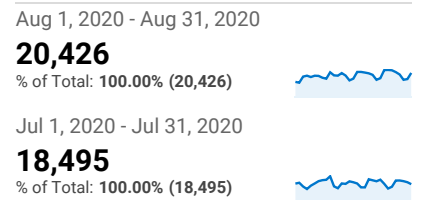

Top Twenty

Aug 1, 2020 - Aug 31, 2020
Compare to: Jul 1, 2020 - Jul 31, 2020

All Users
+0.00% Sessions

Pageviews and Unique Pageviews b...

Page	Pageviews	Unique Pageviews
/howto/computers/cut-copy-paste.htm		
Aug 1, 2020 - Aug 31, 2020	15,408	14,681
Jul 1, 2020 - Jul 31, 2020	12,353	11,842
% Change	24.73%	23.97%
/default.htm		
Aug 1, 2020 - Aug 31, 2020	1,995	1,594
Jul 1, 2020 - Jul 31, 2020	2,348	1,848
% Change	-15.03%	-13.74%
/employment/default.htm		
Aug 1, 2020 - Aug 31, 2020	1,257	426
Jul 1, 2020 - Jul 31, 2020	1,399	424
% Change	-10.15%	0.47%
/news/obits/default.htm		
Aug 1, 2020 - Aug 31, 2020	1,092	613
Jul 1, 2020 - Jul 31, 2020	1,156	688
% Change	-5.54%	-10.90%
/facts/starr-piano.htm		
Aug 1, 2020 - Aug 31, 2020	661	437
Jul 1, 2020 - Jul 31, 2020	702	440
% Change	-5.84%	-0.68%
/waynet/spotlight/2004/040908-highpoint.htm		
Aug 1, 2020 - Aug 31, 2020	602	531
Jul 1, 2020 - Jul 31, 2020	637	581
% Change	-5.49%	-8.61%
/nonprofit/gorge_trail.htm		
Aug 1, 2020 - Aug 31, 2020	573	404
Jul 1, 2020 - Jul 31, 2020	470	341
% Change	21.91%	18.48%

Pageviews

Sessions and % New Sessions by Default Channel ...

Default Channel Grouping	Sessions	% New Sessions
Organic Search		
Aug 1, 2020 - Aug 31, 2020	18,779	85.93%
Jul 1, 2020 - Jul 31, 2020	17,319	85.94%
% Change	8.43%	-0.02%
Direct		
Aug 1, 2020 - Aug 31, 2020	4,925	64.51%
Jul 1, 2020 - Jul 31, 2020	3,895	60.41%
% Change	26.44%	6.78%
Referral		
Aug 1, 2020 - Aug 31, 2020	389	72.75%
Jul 1, 2020 - Jul 31, 2020	443	67.27%
% Change	-12.19%	8.15%
Social		
Aug 1, 2020 - Aug 31, 2020	388	89.95%
Jul 1, 2020 - Jul 31, 2020	378	88.10%
% Change	2.65%	2.10%
Email		
Aug 1, 2020 - Aug 31, 2020	6	33.33%
Jul 1, 2020 - Jul 31, 2020	0	0.00%
% Change	100.00%	100.00%

Unique Visitors

Users by User Type

User Type	Users
New Visitor	
Aug 1, 2020 - Aug 31, 2020	19,843
Jul 1, 2020 - Jul 31, 2020	17,952
% Change	10.53%
Returning Visitor	
Aug 1, 2020 - Aug 31, 2020	2,640
Jul 1, 2020 - Jul 31, 2020	2,286
% Change	15.49%