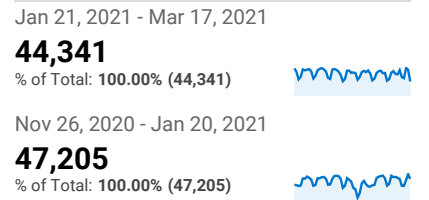

Unique Visitors

Users by User Type

User Type	Users
New Visitor	
Jan 21, 2021 - Mar 17, 2021	43,547
Nov 26, 2020 - Jan 20, 2021	46,438
% Change	-6.23%
Returning Visitor	
Jan 21, 2021 - Mar 17, 2021	4,798
Nov 26, 2020 - Jan 20, 2021	5,000
% Change	-4.04%