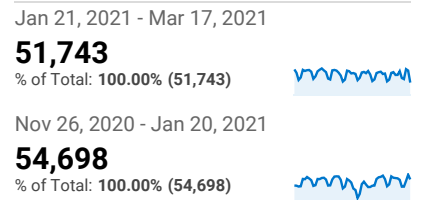

Top Twenty

Jan 21, 2021 - Mar 17, 2021
Compare to: Nov 26, 2020 - Jan 20, 2021

All Users
+0.00% Sessions

Pageviews and Unique Pageviews b...

Page	Pageviews	Unique Pageviews
/howto/computers/cut-copy-paste.htm		
Jan 21, 2021 - Mar 17, 2021	32,344	30,908
Nov 26, 2020 - Jan 20, 2021	39,362	37,439
% Change	-17.83%	-17.44%
/default.htm		
Jan 21, 2021 - Mar 17, 2021	3,923	3,198
Nov 26, 2020 - Jan 20, 2021	3,358	2,728
% Change	16.83%	17.23%
/levicoffin/default.htm		
Jan 21, 2021 - Mar 17, 2021	2,998	2,026
Nov 26, 2020 - Jan 20, 2021	1,463	1,062
% Change	104.92%	90.77%
/news/obits/default.htm		
Jan 21, 2021 - Mar 17, 2021	2,171	1,332
Nov 26, 2020 - Jan 20, 2021	2,619	1,509
% Change	-17.11%	-11.73%
/news/default.htm		
Jan 21, 2021 - Mar 17, 2021	1,666	1,126
Nov 26, 2020 - Jan 20, 2021	1,436	976
% Change	16.02%	15.37%
/employment/default.htm		
Jan 21, 2021 - Mar 17, 2021	1,598	546
Nov 26, 2020 - Jan 20, 2021	1,599	551
% Change	-0.06%	-0.91%
/facts/starr-piano.htm		
Jan 21, 2021 - Mar 17, 2021	1,031	680
Nov 26, 2020 - Jan 20, 2021	1,052	662
% Change	-2.00%	2.72%

Pageviews

Sessions and % New Sessions by Default Channel ...

Default Channel Grouping	Sessions	% New Sessions
Organic Search		
Jan 21, 2021 - Mar 17, 2021	41,626	86.88%
Nov 26, 2020 - Jan 20, 2021	45,417	87.52%
% Change	-8.35%	-0.73%
Direct		
Jan 21, 2021 - Mar 17, 2021	8,279	64.17%
Nov 26, 2020 - Jan 20, 2021	8,072	66.95%
% Change	2.56%	-4.14%
Social		
Jan 21, 2021 - Mar 17, 2021	1,034	93.42%
Nov 26, 2020 - Jan 20, 2021	410	89.27%
% Change	152.20%	4.65%
Referral		
Jan 21, 2021 - Mar 17, 2021	803	76.34%
Nov 26, 2020 - Jan 20, 2021	799	81.23%
% Change	0.50%	-6.02%

Pageviews by Page