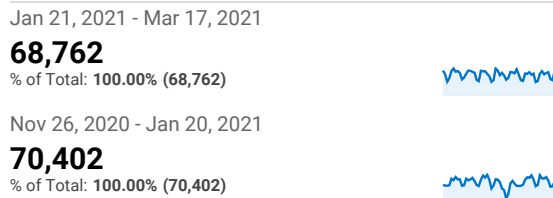

Top Twenty

Jan 21, 2021 - Mar 17, 2021  
Compare to: Nov 26, 2020 - Jan 20, 2021

All Users  
+0.00% Sessions

Pageviews and Unique Pageviews b...

Page	Pageviews	Unique Pageviews
/howto/computers/cut-copy-paste.htm		
Jan 21, 2021 - Mar 17, 2021	32,344	30,908
Nov 26, 2020 - Jan 20, 2021	39,362	37,439
<b>% Change</b>	<b>-17.83%</b>	<b>-17.44%</b>
/default.htm		
Jan 21, 2021 - Mar 17, 2021	3,923	3,198
Nov 26, 2020 - Jan 20, 2021	3,358	2,728
<b>% Change</b>	<b>16.83%</b>	<b>17.23%</b>
/levicoffin/default.htm		
Jan 21, 2021 - Mar 17, 2021	2,998	2,026
Nov 26, 2020 - Jan 20, 2021	1,463	1,062
<b>% Change</b>	<b>104.92%</b>	<b>90.77%</b>
/news/obits/default.htm		
Jan 21, 2021 - Mar 17, 2021	2,171	1,332
Nov 26, 2020 - Jan 20, 2021	2,619	1,509
<b>% Change</b>	<b>-17.11%</b>	<b>-11.73%</b>
/news/default.htm		
Jan 21, 2021 - Mar 17, 2021	1,666	1,126
Nov 26, 2020 - Jan 20, 2021	1,436	976
<b>% Change</b>	<b>16.02%</b>	<b>15.37%</b>
/employment/default.htm		
Jan 21, 2021 - Mar 17, 2021	1,598	546
Nov 26, 2020 - Jan 20, 2021	1,599	551
<b>% Change</b>	<b>-0.06%</b>	<b>-0.91%</b>
/facts/starr-piano.htm		
Jan 21, 2021 - Mar 17, 2021	1,031	680
Nov 26, 2020 - Jan 20, 2021	1,052	662
<b>% Change</b>	<b>-2.00%</b>	<b>2.72%</b>

Pageviews

Sessions and % New Sessions by Default Channel ...

Default Channel Grouping	Sessions	% New Sessions
Organic Search		
Jan 21, 2021 - Mar 17, 2021	41,626	86.88%
Nov 26, 2020 - Jan 20, 2021	45,417	87.52%
<b>% Change</b>	<b>-8.35%</b>	<b>-0.73%</b>
Direct		
Jan 21, 2021 - Mar 17, 2021	8,279	64.17%
Nov 26, 2020 - Jan 20, 2021	8,072	66.95%
<b>% Change</b>	<b>2.56%</b>	<b>-4.14%</b>
Social		
Jan 21, 2021 - Mar 17, 2021	1,034	93.42%
Nov 26, 2020 - Jan 20, 2021	410	89.27%
<b>% Change</b>	<b>152.20%</b>	<b>4.65%</b>
Referral		
Jan 21, 2021 - Mar 17, 2021	803	76.34%
Nov 26, 2020 - Jan 20, 2021	799	81.23%
<b>% Change</b>	<b>0.50%</b>	<b>-6.02%</b>