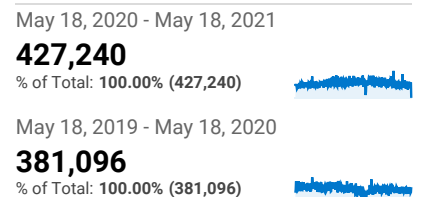

Hits

Sessions and % New Sessions by D...

Default Channel Grouping	Sessions	% New Sessions
Organic Search		
May 18, 2020 - May 18, 2021		
May 18, 2019 - May 18, 2020