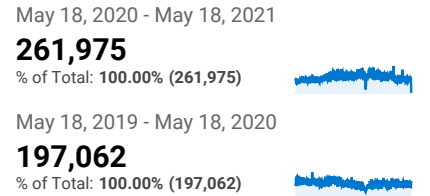

Pageviews

Sessions and % New Sessions by Default Channel ...

Default Channel Grouping	Sessions	% New Sessions
Organic Search		
May 18, 2020 - May 18, 2021	249,644	86.67%
May 18, 2019 - May 18, 2020	175,432	83.70%
% Change	42.30%	3.55%
Direct		
May 18, 2020 - May 18, 2021	52,618	65.27%
May 18, 2019 - May 18, 2020	53,939	68.19%
% Change	-2.45%	-4.27%
Referral		
May 18, 2020 - May 18, 2021	6,239	77.21%
May 18, 2019 - May 18, 2020	14,186	66.73%
% Change	-56.02%	15.71%
Social		
May 18, 2020 - May 18, 2021	3,833	91.44%
May 18, 2019 - May 18, 2020	3,571	81.94%
% Change	7.34%	11.60%
Email		
May 18, 2020 - May 18, 2021	6	33.33%
May 18, 2019 - May 18, 2020	0	0.00%
% Change	100.00%	100.00%
(Other)		
May 18, 2020 - May 18, 2021	0	0.00%
May 18, 2019 - May 18, 2020	13	92.31%

Sessions

Unique Visitors

Users by User Type

User Type	Users
New Visitor	
May 18, 2020 - May 18, 2021	261,315
May 18, 2019 - May 18, 2020	195,596
% Change	33.60%
Returning Visitor	
May 18, 2020 - May 18, 2021	28,278
May 18, 2019 - May 18, 2020	23,836
% Change	18.64%