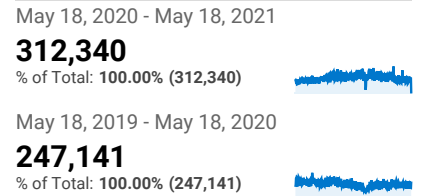

Top Twenty

May 18, 2020 - May 18, 2021
Compare to: May 18, 2019 - May 18, 2020

All Users
+0.00% Sessions

Pageviews and Unique Pageviews b...

Page	Pageviews	Unique Pageviews
/howto/computers/cut-copy-paste.htm		
May 18, 2020 - May 18, 2021	199,138	189,972
May 18, 2019 - May 18, 2020	120,242	115,675
% Change	65.61%	64.23%
/default.htm		
May 18, 2020 - May 18, 2021	26,847	21,090
May 18, 2019 - May 18, 2020	40,868	32,423
% Change	-34.31%	-34.95%
/news/obits/default.htm		
May 18, 2020 - May 18, 2021	14,365	8,563
May 18, 2019 - May 18, 2020	10,802	6,823
% Change	32.98%	25.50%
/employment/default.htm		
May 18, 2020 - May 18, 2021	12,968	4,211
May 18, 2019 - May 18, 2020	20,252	6,039
% Change	-35.97%	-30.27%
/levicoffin/default.htm		
May 18, 2020 - May 18, 2021	10,767	7,715
May 18, 2019 - May 18, 2020	12,098	8,200
% Change	-11.00%	-5.91%
/news/default.htm		
May 18, 2020 - May 18, 2021	9,577	6,213
May 18, 2019 - May 18, 2020	10,588	6,175
% Change	-9.55%	0.62%
/facts/starr-piano.htm		
May 18, 2020 - May 18, 2021	7,243	4,566
May 18, 2019 - May 18, 2020	6,471	4,001
% Change	11.93%	14.12%

Pageviews

Sessions and % New Sessions by Default Channel ...

Default Channel Grouping	Sessions	% New Sessions
Organic Search		
May 18, 2020 - May 18, 2021	249,644	86.67%
May 18, 2019 - May 18, 2020	175,432	83.70%
% Change	42.30%	3.55%
Direct		
May 18, 2020 - May 18, 2021	52,618	65.27%
May 18, 2019 - May 18, 2020	53,939	68.19%
% Change	-2.45%	-4.27%
Referral		
May 18, 2020 - May 18, 2021	6,239	77.21%
May 18, 2019 - May 18, 2020	14,186	66.73%
% Change	-56.02%	15.71%
Social		
May 18, 2020 - May 18, 2021	3,833	91.44%
May 18, 2019 - May 18, 2020	3,571	81.94%
% Change	7.34%	11.60%
Email		
May 18, 2020 - May 18, 2021	6	33.33%
May 18, 2019 - May 18, 2020	0	0.00%
% Change	100.00%	100.00%
(Other)		
May 18, 2020 - May 18, 2021	0	0.00%
May 18, 2019 - May 18, 2020	13	92.31%