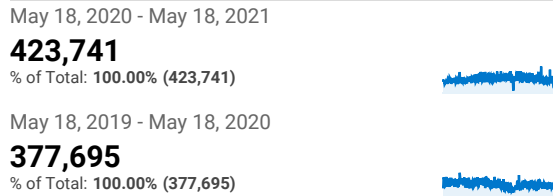

Top Twenty

May 18, 2020 - May 18, 2021
Compare to: May 18, 2019 - May 18, 2020

All Users
+0.00% Sessions

Pageviews and Unique Pageviews b...

Page	Pageviews	Unique Pageviews
/howto/computers/cut-copy-paste.htm		
May 18, 2020 - May 18, 2021	199,138	189,972
May 18, 2019 - May 18, 2020	120,242	115,675
% Change	65.61%	64.23%
/default.htm		
May 18, 2020 - May 18, 2021	26,847	21,090
May 18, 2019 - May 18, 2020	40,868	32,423
% Change	-34.31%	-34.95%
/news/obits/default.htm		
May 18, 2020 - May 18, 2021	14,365	8,563
May 18, 2019 - May 18, 2020	10,802	6,823
% Change	32.98%	25.50%
/employment/default.htm		
May 18, 2020 - May 18, 2021	12,968	4,211
May 18, 2019 - May 18, 2020	20,252	6,039
% Change	-35.97%	-30.27%
/levicoffin/default.htm		
May 18, 2020 - May 18, 2021	10,767	7,715
May 18, 2019 - May 18, 2020	12,098	8,200
% Change	-11.00%	-5.91%
/news/default.htm		
May 18, 2020 - May 18, 2021	9,577	6,213
May 18, 2019 - May 18, 2020	10,588	6,175
% Change	-9.55%	0.62%
/facts/starr-piano.htm		
May 18, 2020 - May 18, 2021	7,243	4,566
May 18, 2019 - May 18, 2020	6,471	4,001
% Change	11.93%	14.12%

Pageviews

Sessions and % New Sessions by Default Channel ...

Default Channel Grouping	Sessions	% New Sessions
Organic Search		
May 18, 2020 - May 18, 2021	249,644	86.67%
May 18, 2019 - May 18, 2020	175,432	83.70%
% Change	42.30%	3.55%
Direct		
May 18, 2020 - May 18, 2021	52,618	65.27%
May 18, 2019 - May 18, 2020	53,939	68.19%
% Change	-2.45%	-4.27%
Referral		
May 18, 2020 - May 18, 2021	6,239	77.21%
May 18, 2019 - May 18, 2020	14,186	66.73%
% Change	-56.02%	15.71%
Social		
May 18, 2020 - May 18, 2021	3,833	91.44%
May 18, 2019 - May 18, 2020	3,571	81.94%
% Change	7.34%	11.60%
Email		
May 18, 2020 - May 18, 2021	6	33.33%
May 18, 2019 - May 18, 2020	0	0.00%
% Change	100.00%	100.00%
(Other)		
May 18, 2020 - May 18, 2021	0	0.00%
May 18, 2019 - May 18, 2020	13	92.31%