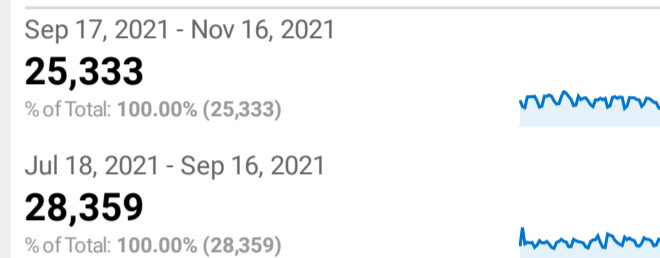

Pageviews

Sessions

Sessions and % New Sessions by Default Channel Grouping

Default Channel Grouping	Sessions	% New Sessions
Organic Search		
Sep 17, 2021 - Nov 16, 2021	24,355	83.14%
Jul 18, 2021 - Sep 16, 2021	27,109	83.70%
% Change	-10.16%	-0.67%
Direct		
Sep 17, 2021 - Nov 16, 2021	6,580	58.24%
Jul 18, 2021 - Sep 16, 2021	7,003	59.43%
% Change	-6.04%	-2.01%
Referral		
Sep 17, 2021 - Nov 16, 2021	621	85.02%
Jul 18, 2021 - Sep 16, 2021	981	48.73%
% Change	-36.70%	74.50%
Social		
Sep 17, 2021 - Nov 16, 2021	376	67.82%
Jul 18, 2021 - Sep 16, 2021	376	91.76%
% Change	0.00%	-26.09%
(Other)		
Sep 17, 2021 - Nov 16, 2021	0	0.00%
Jul 18, 2021 - Sep 16, 2021	2	100.00%
% Change	-100.00%	-100.00%

Unique Visitors

Users by User Type

User Type	Users
New Visitor	
Sep 17, 2021 - Nov 16, 2021	24,750
Jul 18, 2021 - Sep 16, 2021	27,620
% Change	-10.39%
Returning Visitor	
Sep 17, 2021 - Nov 16, 2021	2,865
Jul 18, 2021 - Sep 16, 2021	3,585
% Change	-20.08%