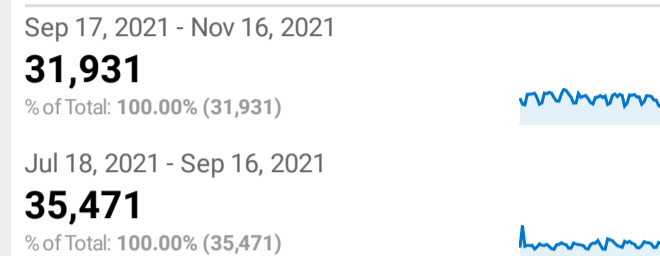

Sessions

Sessions and % New Sessions by Default Channel Grouping

Default Channel Grouping	Sessions	% New Sessions
Organic Search		
Sep 17, 2021 - Nov 16, 2021	24,355	83.14%
Jul 18, 2021 - Sep 16, 2021	27,109	83.70%
% Change	-10.16%	-0.67%
Direct		
Sep 17, 2021 - Nov 16, 2021	6,580	58.24%
Jul 18, 2021 - Sep 16, 2021	7,003	59.43%
% Change	-6.04%	-2.01%
Referral		
Sep 17, 2021 - Nov 16, 2021	621	85.02%
Jul 18, 2021 - Sep 16, 2021	981	48.73%
% Change	-36.70%	74.50%
Social		
Sep 17, 2021 - Nov 16, 2021	376	67.82%
Jul 18, 2021 - Sep 16, 2021	376	91.76%
% Change	0.00%	-26.09%
(Other)		
Sep 17, 2021 - Nov 16, 2021	0	0.00%
Jul 18, 2021 - Sep 16, 2021	2	100.00%
% Change	-100.00%	-100.00%