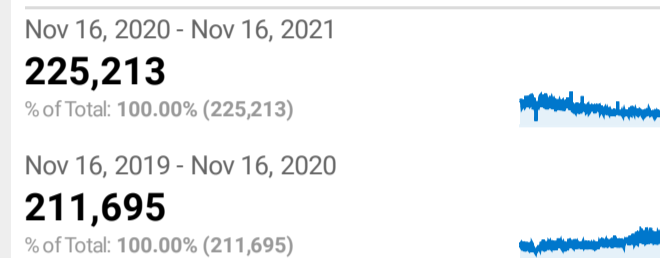

Unique Visitors

Users by User Type

User Type	Users
New Visitor	
Nov 16, 2020 - Nov 16, 2021	224,419
Nov 16, 2019 - Nov 16, 2020	210,672
% Change	6.53%
Returning Visitor	
Nov 16, 2020 - Nov 16, 2021	23,609
Nov 16, 2019 - Nov 16, 2020	24,199
% Change	-2.44%