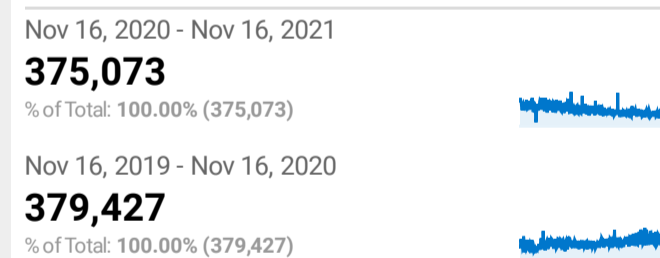

Sessions

Unique Visitors

Users by User Type

User Type	Users
New Visitor	
Nov 16, 2020 - Nov 16, 2021	224,419
Nov 16, 2019 - Nov 16, 2020	210,672
% Change	6.53%
Returning Visitor	
Nov 16, 2020 - Nov 16, 2021	23,609
Nov 16, 2019 - Nov 16, 2020	24,199
% Change	-2.44%

Hits

Sessions and % New Sessions by Default Channel Grouping

Default Channel Grouping	Sessions	% New Sessions
Organic Search		
Nov 16, 2020 - Nov 16, 2021	216,410	85.89%
Nov 16, 2019 - Nov 16, 2020	198,567	85.50%
% Change	8.99%	0.46%
Direct		
Nov 16, 2020 - Nov 16, 2021	45,962	62.71%
Nov 16, 2019 - Nov 16, 2020	52,395	65.73%
% Change	-12.28%	-4.60%
Referral		
Nov 16, 2020 - Nov 16, 2021	5,552	73.81%
Nov 16, 2019 - Nov 16, 2020	7,077	77.93%
% Change	-21.55%	-5.28%