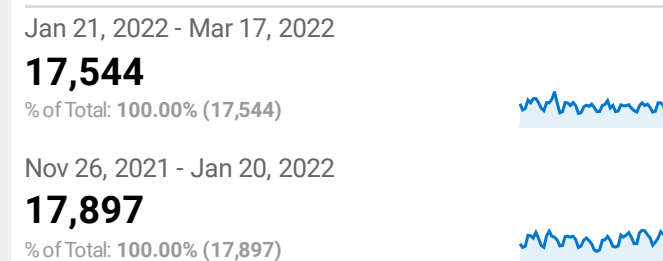

Unique Visitors

Users by User Type

User Type	Users
New Visitor	
Jan 21, 2022 - Mar 17, 2022	17,030
Nov 26, 2021 - Jan 20, 2022	17,418
% Change	-2.23%
Returning Visitor	
Jan 21, 2022 - Mar 17, 2022	2,272
Nov 26, 2021 - Jan 20, 2022	2,297
% Change	-1.09%